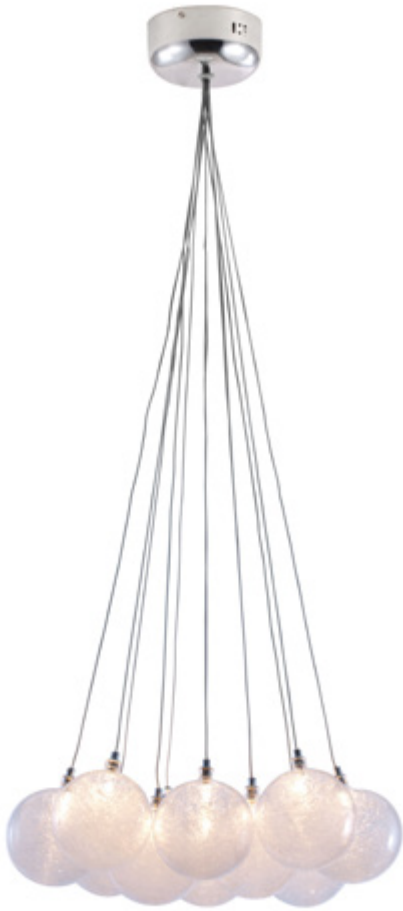

W 21.7" D 5.5" H 13"

Chromed Steel, Clear Glass

Gilese Ceiling Lamp
 50089 Chrome
 W 10.6" D 10.6" H 25~137.8"
Chromed Steel, Half Chromed Glass

Opulence Ceiling Lamp
 50082 Silver
 W 11.8" D 11.8" H 13.8~129.9"
*Anodized Aluminum,
 Chromed Steel*

Cosmos Ceiling Lamp
 50100 Clear
 W 17.7" D 17.7" H 39.4"
 Clear Glass, Electroplated Steel

Kinetic Ceiling Lamp
 50104 Chrome
 W 11.8" D 11.8" H 22.4~133.9"
 Electroplated Steel, Half
 Chromed Glass

Lambie Ceiling Lamp
 98425 Rust & Amber
 W 19.7" D 19.7" H 62"
 Painted Steel, Tinted Glass