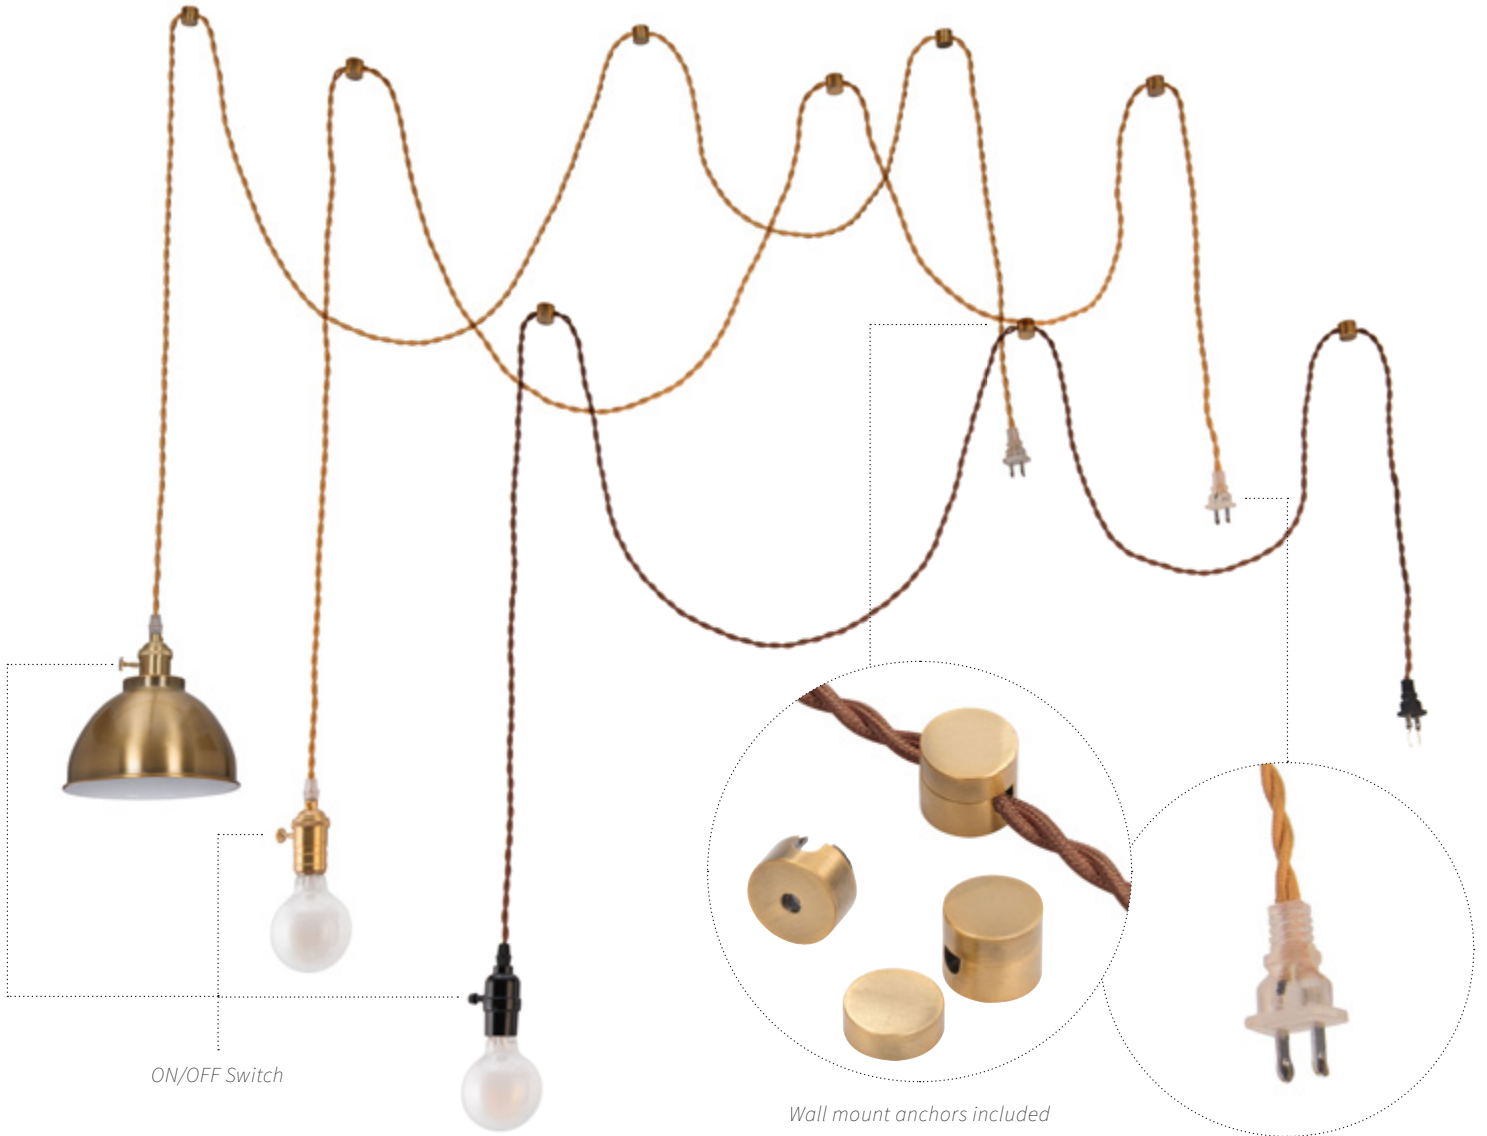

Keyoz Ceiling Lamp

56112 Black

W 47.2" D 12.2" H 13.8~55.1"
Powder Coated Steel, Clear Glass

Penta Ceiling Lamp

56022 Gold

W 24.8" D 24.8" H 72.4"
Painted Steel

Yves Ceiling Lamp

56128 Gold & Black

W 7.9" D 7.9" H 16.1~131.5"
Powder Coated Steel,
Electroplated Steel

ON/OFF Switch

Wall mount anchors included

Braided cord & 2 prong power plug

Oscar Ceiling Lamp
56119 Brass
W 7.5" D 7.5" H 125.4"
Electroplated Steel, Braided Nylon