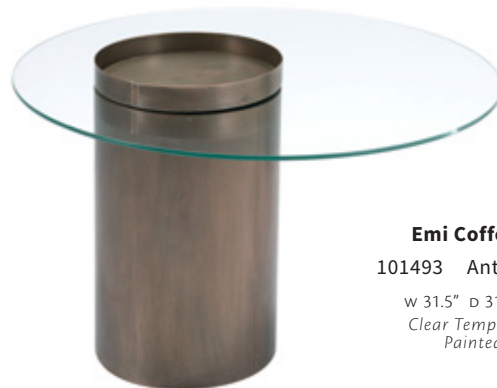

Emi Coffee Table
101493 Antique Bronze
w 31.5" d 31.5" h 18.9"
Clear Tempered Glass,
Painted Steel